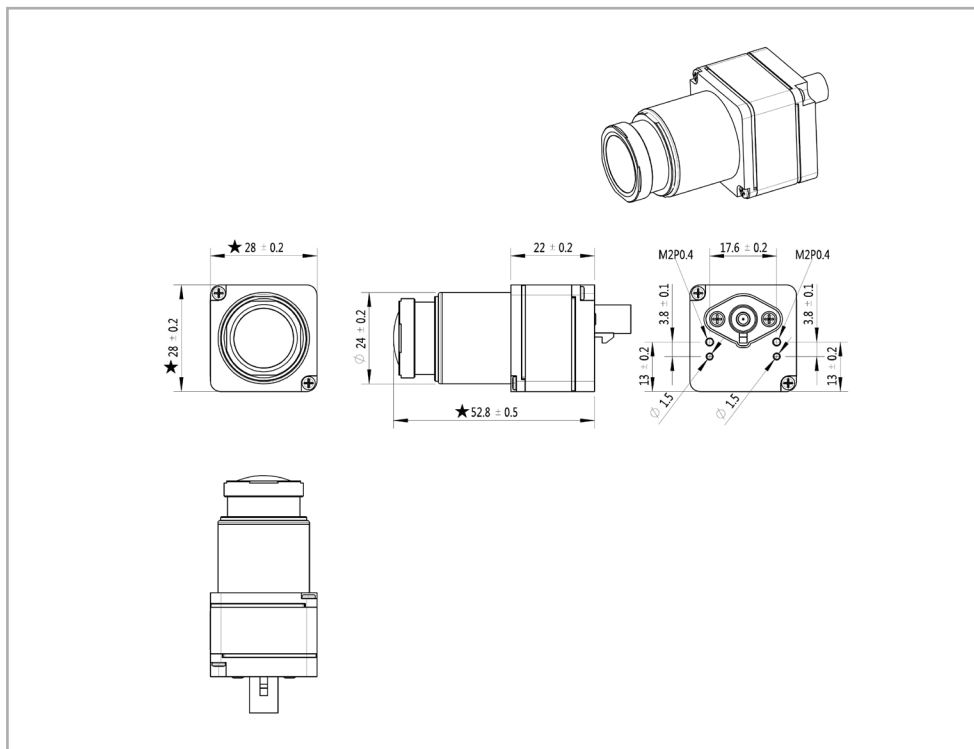

oToCAM260

oToCAM260-N92M

oToCAM261

oToCAM262

Specifications

• General Specifications

Item	Specifications
Image sensor	CMOS (Sony IMX490)
HDR	Supported
LFM	Supported
Optical format	1/1.55"
Pixel size	3.0 μ m (H) \times 3.0 μ m (V)
ISP	None
Camera output pixel number	5.4M (2896 (H) \times 1876 (V))(default setting)
Color filter array	RGGB
Output interface	GMSL2 with POC
Output formats	12-bit raw data (default setting)
S/N ratio	52.10 dB
Power source (POC)/ Typical	DC 6~17V/ 6V
Startup time of power in	Within 200ms
Frame rate	30 fps (default setting)
Serializer	MAX9295
Camera current consumption	< 150mA @12V
Connector	Amphenol SMB1251Y3-002-TT5GP-50
Operating temperature	-40°C ~ +85°C
Storage temperature	-40°C ~ +95°C
Dust/ Waterproof	IP67/ IP69K

• Product Specifications (by models)

Item	oToCAM260	oToCAM260-N92M	oToCAM261	oToCAM262
View angle (H)	30°	92°	120°	62.5°
Lens F No.	F1.6	F2.2	F1.6	F1.7
IR cut edge	650nm	650nm	650nm	650nm
DOF/ Object distance	28.0M~inf.@inf	2.2M~inf.@inf	2.1M~inf.@inf	6.1M~inf.@inf
Resolution	SFR Center $\geq 30\%$ 、 Corner $\geq 10\%$ @80lp/mm	TBD	SFR Center $\geq 30\%$ 、 Corner $\geq 10\%$ @80lp/mm	SFR Center $\geq 30\%$ 、 Corner $\geq 10\%$ @80lp/mm
Dimensions	28*28*47.3 mm	28*28*46.8 mm	28*28*52.8 mm	28*28*52.8 mm
Weight	55.3g	50.1g	54.3g	54.6g

Outline Drawing

• oToCAM260 Mechanical Dimensions

• oToCAM260-N92M Mechanical Dimensions

• oToCAM261 Mechanical Dimensions

• oToCAM262 Mechanical Dimensions

driving easier and safer

6F, No.18, Prosperity Rd.II, Science-Based Industrial Park,
Hsinchu, Taiwan, R.O.C