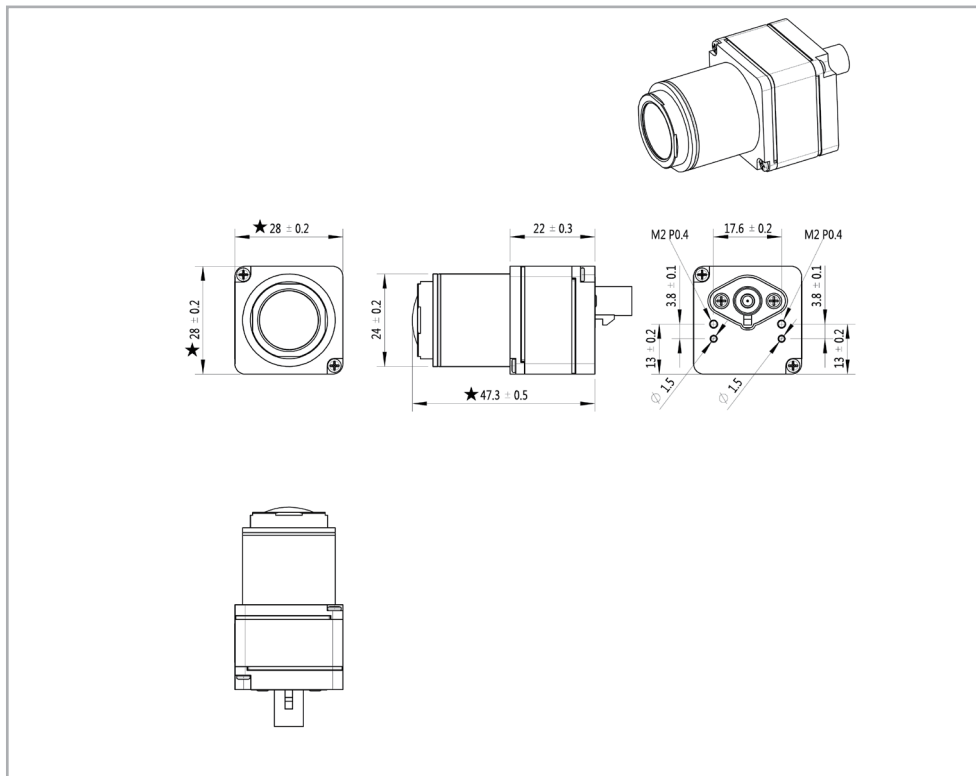

oToBrite

Automotive Camera

oToCAM260 / oToCAM260-N92M /
oToCAM261/ oToCAM262 (IMX490)

Overview

The oToCAM260/ oToCAM260-N92M/ oToCAM261/ oToCAM262, offers reliable automotive-grade cameras designed for autonomous driving applications. These cameras use high-sensitivity CMOS sensors to provide solid image quality, effectively meeting the visual detection needs of system products.

oToCAM260

oToCAM260-N92M

oToCAM261

oToCAM262

Specifications

• General Specifications

Item	Specifications
Image sensor	CMOS (Sony IMX490)
HDR	Supported
LFM	Supported
Optical format	1/1.55"
Pixel size	3.0 μ m (H) \times 3.0 μ m (V)
ISP	None
Camera output pixel number	5.4M (2896 (H) \times 1876 (V))(default setting)
Color filter array	RGGB
Output interface	GMSL2 with POC
Output formats	12-bit raw data (default setting)
S/N ratio	52.10 dB
Power source (POC)/ Typical	DC 6~17V/ 6V
Startup time of power in	Within 200ms
Frame rate	30 fps (default setting)
Serializer	MAX9295
Camera current consumption	< 150mA @12V
Connector	Amphenol SMB1251Y3-002-TT5GP-50
Operating temperature	-40°C ~ +85°C
Storage temperature	-40°C ~ +95°C
Dust/ Waterproof	IP67/ IP69K

• Product Specifications (by models)

Item	oToCAM260	oToCAM260-N92M	oToCAM261	oToCAM262
View angle (H)	30°	92°	120°	62.5°
Lens F No.	F1.6	F2.2	F1.6	F1.7
IR cut edge	650nm	650nm	650nm	650nm
DOF/ Object distance	28.0M~inf.@inf	2.2M~inf.@inf	2.1M~inf.@inf	6.1M~inf.@inf
Resolution	SFR Center $\geq 30\%$ 、 Corner $\geq 10\%$ @80lp/mm	TBD	SFR Center $\geq 30\%$ 、 Corner $\geq 10\%$ @80lp/mm	SFR Center $\geq 30\%$ 、 Corner $\geq 10\%$ @80lp/mm
Dimensions	28*28*47.3 mm	28*28*46.8 mm	28*28*52.8 mm	28*28*52.8 mm
Weight	55.3g	50.1g	54.3g	54.6g

Outline Drawing

• oToCAM260 Mechanical Dimensions

• oToCAM260-N92M Mechanical Dimensions

• oToCAM261 Mechanical Dimensions

• oToCAM262 Mechanical Dimensions

driving easier and safer

6F, No.18, Prosperity Rd.II, Science-Based Industrial Park,
Hsinchu, Taiwan, R.O.C