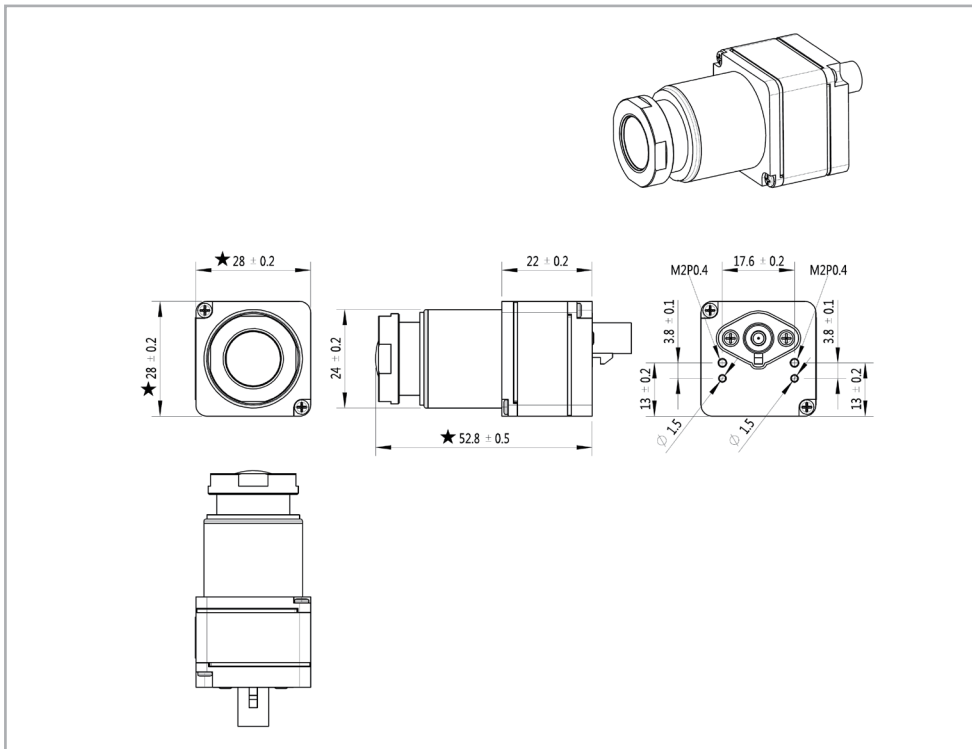

oToCAM260

oToCAM260-N92M

oToCAM261

oToCAM262

Specifications

• General Specifications

Item	Specifications
Image sensor	CMOS (Sony IMX490)
HDR	Supported
LFM	Supported
Optical format	1/1.55"
Pixel size	3.0 μ m (H) \times 3.0 μ m (V)
ISP	None
Camera output pixel number	5.4M (2896 (H) \times 1876 (V))(default setting)
Color filter array	RGGB
Output interface	GMSL2 with POC
Output formats	12-bit raw data (default setting)
S/N ratio	52.10 dB
Power source (POC)/ Typical	DC 6~17V/ 6V
Startup time of power in	Within 200ms
Frame rate	30 fps (default setting)
Serializer	MAX9295
Camera current consumption	< 150mA @12V
Connector	Amphenol SMB1251Y3-002-TT5GP-50
Operating temperature	-40°C ~ +85°C
Storage temperature	-40°C ~ +95°C
Dust/ Waterproof	IP67/ IP69K

• Product Specifications (by models)

Item	oToCAM260	oToCAM260-N92M	oToCAM261	oToCAM262
View angle (H)	30°	92°	120°	62.5°
Lens F No.	F1.6	F2.2	F1.6	F1.7
IR cut edge	650nm	650nm	650nm	650nm
DOF/ Object distance	28.0M~inf.@inf	2.2M~inf.@inf	2.1M~inf.@inf	6.1M~inf.@inf
Resolution	SFR Center $\geq 30\%$ 、 Corner $\geq 10\%$ @80lp/mm	TBD	SFR Center $\geq 30\%$ 、 Corner $\geq 10\%$ @80lp/mm	SFR Center $\geq 30\%$ 、 Corner $\geq 10\%$ @80lp/mm
Dimensions	28*28*47.3 mm	28*28*46.8 mm	28*28*52.8 mm	28*28*52.8 mm
Weight	55.3g	50.1g	54.3g	54.6g

Outline Drawing

• oToCAM260 Mechanical Dimensions

• oToCAM260-N92M Mechanical Dimensions

• oToCAM261 Mechanical Dimensions

• oToCAM262 Mechanical Dimensions

driving easier and safer

6F, No.18, Prosperity Rd.II, Science-Based Industrial Park,
Hsinchu, Taiwan, R.O.C