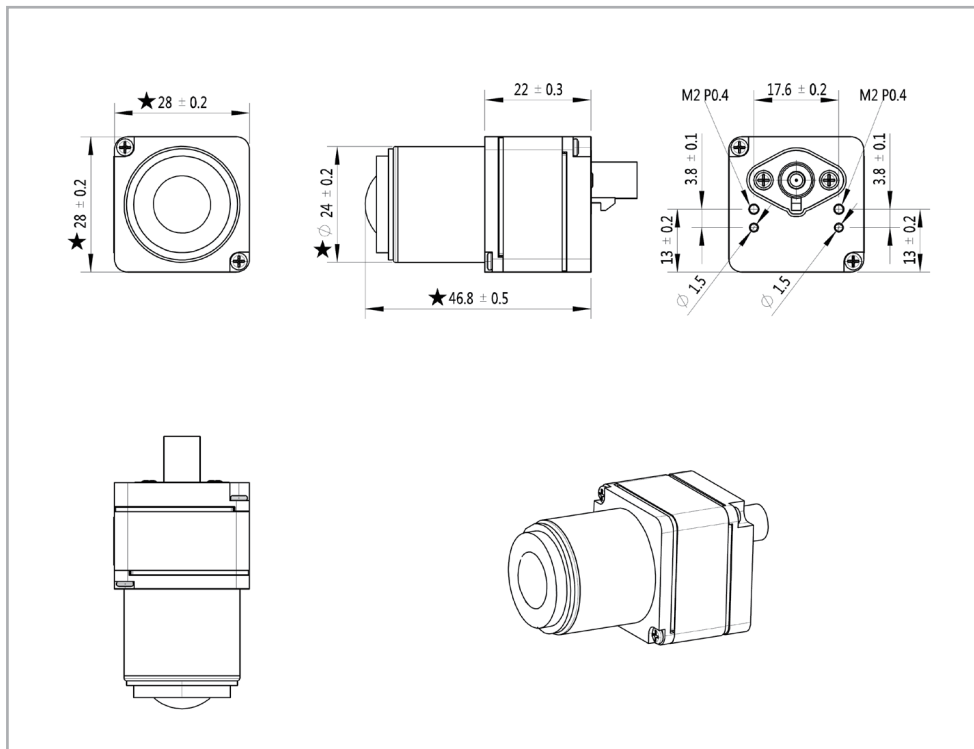

oToCAM260

oToCAM260-N92M

oToCAM261

oToCAM262

Specifications

• General Specifications

Item	Specifications
Image sensor	CMOS (Sony IMX490)
HDR	Supported
LFM	Supported
Optical format	1/1.55"
Pixel size	3.0 μ m (H) \times 3.0 μ m (V)
ISP	None
Camera output pixel number	5.4M (2896 (H) \times 1876 (V))(default setting)
Color filter array	RGGB
Output interface	GMSL2 with POC
Output formats	12-bit raw data (default setting)
S/N ratio	52.10 dB
Power source (POC)/ Typical	DC 6~17V/ 6V
Startup time of power in	Within 200ms
Frame rate	30 fps (default setting)
Serializer	MAX9295
Camera current consumption	< 150mA @12V
Connector	Amphenol SMB1251Y3-002-TT5GP-50
Operating temperature	-40°C ~ +85°C
Storage temperature	-40°C ~ +95°C
Dust/ Waterproof	IP67/ IP69K

• Product Specifications (by models)

Item	oToCAM260	oToCAM260-N92M	oToCAM261	oToCAM262
View angle (H)	30°	92°	120°	62.5°
Lens F No.	F1.6	F2.2	F1.6	F1.7
IR cut edge	650nm	650nm	650nm	650nm
DOF/ Object distance	28.0M~inf.@inf	2.2M~inf.@inf	2.1M~inf.@inf	6.1M~inf.@inf
Resolution	SFR Center $\geq 30\%$ 、 Corner $\geq 10\%$ @80lp/mm	TBD	SFR Center $\geq 30\%$ 、 Corner $\geq 10\%$ @80lp/mm	SFR Center $\geq 30\%$ 、 Corner $\geq 10\%$ @80lp/mm
Dimensions	28*28*47.3 mm	28*28*46.8 mm	28*28*52.8 mm	28*28*52.8 mm
Weight	55.3g	50.1g	54.3g	54.6g

Outline Drawing

• oToCAM260 Mechanical Dimensions

• oToCAM260-N92M Mechanical Dimensions

• oToCAM261 Mechanical Dimensions

• oToCAM262 Mechanical Dimensions

driving easier and safer

6F, No.18, Prosperity Rd.II, Science-Based Industrial Park,
Hsinchu, Taiwan, R.O.C