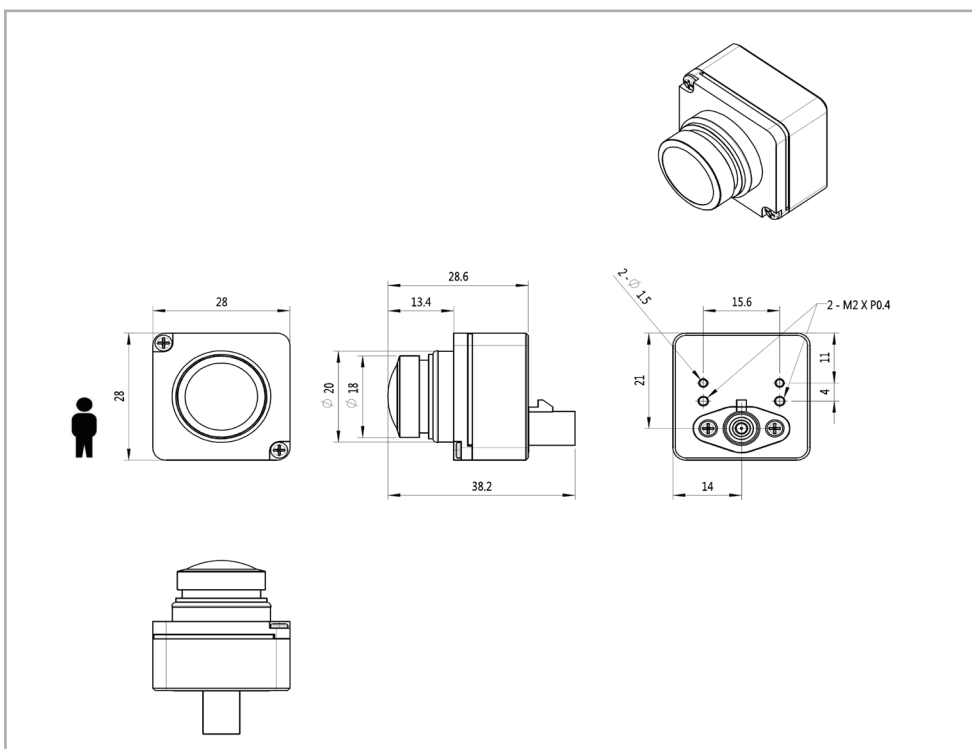

● Product Specifications (by models)

Item	oToCAM223-H61M	oToCAM223-C120M	oToCAM223-S195M
View angle (H)	63.9°	120.6°	195.9°
Lens F No.	F1.6	F1.4	F2.0
IR cut edge	650nm	650nm	650nm
DOF/ Object distance	3.0M~inf.@Inf.	1.0M~inf.@inf	0.14M~inf.@50cm
Resolution	TV line Center \geq 850, Corner \geq 700	TV line Center \geq 1000, Corner \geq 900	TV line Center \geq 950, Corner \geq 850
Dimensions	28*28*31.7 mm (exclude FAKRA connector)	28*28*32.7 mm (exclude FAKRA connector)	28*28*28.6 mm (exclude FAKRA connector)
Weight	28.8g	27.6g	29.2g

Outline Drawing

● oToCAM223-H61M Mechanical Dimensions

• oToCAMoToCAM223-C120M Mechanical Dimensions

• oToCAMoToCAM223-S195M Mechanical Dimensions

driving easier and safer

6F, No.18, Prosperity Rd.II, Science-Based Industrial Park,
Hsinchu, Taiwan, R.O.C