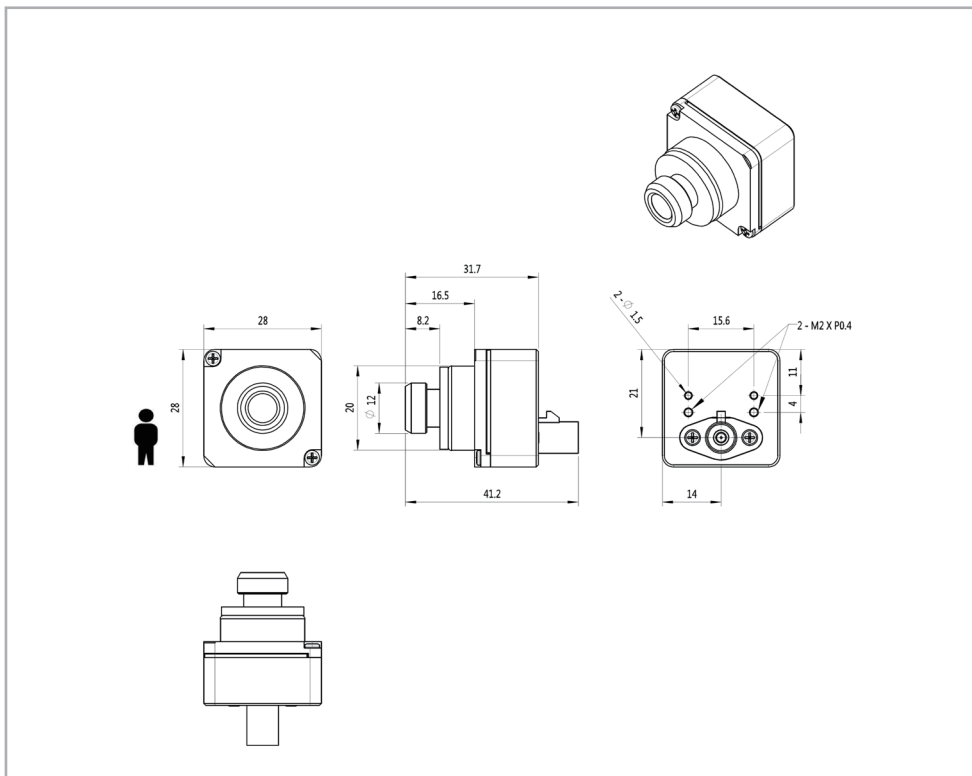

● Product Specifications (by models)

Item	oToCAM223-H61M	oToCAM223-C120M	oToCAM223-S195M
View angle (H)	63.9°	120.6°	195.9°
Lens F No.	F1.6	F1.4	F2.0
IR cut edge	650nm	650nm	650nm
DOF/ Object distance	3.0M~inf.@Inf.	1.0M~inf.@inf	0.14M~inf.@50cm
Resolution	TV line Center $\geq$ 850, Corner $\geq$ 700	TV line Center $\geq$ 1000, Corner $\geq$ 900	TV line Center $\geq$ 950, Corner $\geq$ 850
Dimensions	28*28*31.7 mm (exclude FAKRA connector)	28*28*32.7 mm (exclude FAKRA connector)	28*28*28.6 mm (exclude FAKRA connector)
Weight	28.8g	27.6g	29.2g

Outline Drawing

● oToCAM223-H61M Mechanical Dimensions