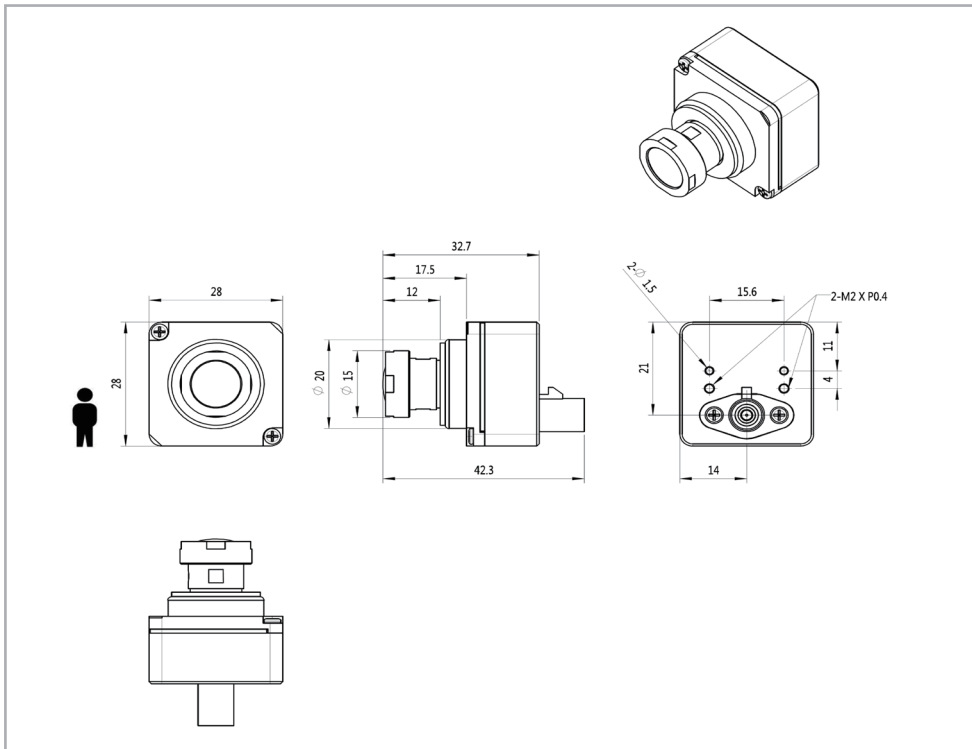

oToCAM223-H61M

oToCAM223-C120M

oToCAM223-S195M

Specifications

• General Specifications

Item	Specifications
Image sensor	CMOS (Sony ISX031)
HDR	Supported
LFM	Supported
Optical format	1/2.42"
Pixel size	3.0 μm (H) \times 3.0 μm (V)
ISP	Supported (SoC sensor)
Camera output pixel number	2.95M (1920 (H) \times 1536 (V))
Color filter array	RGGGB
Output interface	GMSL2 with POC
Output formats	MIPI 4lane YUV422 8bits
S/N ratio	51.35dB
Power source (POC)/ Typical	DC 6 ~ 12V/6V
Startup time of power in	Within 200ms
Frame rate	30 fps (By setting)
Serializer	MAX9295
Camera current consumption	\leq 120mA @12V
Connector	Amphenol SMB1251Y3-002-TT5GP-50
Operating temperature	-40°C ~ +85°C
Storage temperature	-40°C ~ +95°C
Dust/ Waterproof	IP67/ IP69K

● Product Specifications (by models)

Item	oToCAM223-H61M	oToCAM223-C120M	oToCAM223-S195M
View angle (H)	63.9°	120.6°	195.9°
Lens F No.	F1.6	F1.4	F2.0
IR cut edge	650nm	650nm	650nm
DOF/ Object distance	3.0M~inf.@Inf.	1.0M~inf.@inf	0.14M~inf.@50cm
Resolution	TV line Center \geq 850, Corner \geq 700	TV line Center \geq 1000, Corner \geq 900	TV line Center \geq 950, Corner \geq 850
Dimensions	28*28*31.7 mm (exclude FAKRA connector)	28*28*32.7 mm (exclude FAKRA connector)	28*28*28.6 mm (exclude FAKRA connector)
Weight	28.8g	27.6g	29.2g

Outline Drawing

● oToCAM223-H61M Mechanical Dimensions

• oToCAMoToCAM223-C120M Mechanical Dimensions

• oToCAMoToCAM223-S195M Mechanical Dimensions

driving easier and safer

6F, No.18, Prosperity Rd.II, Science-Based Industrial Park,
Hsinchu, Taiwan, R.O.C