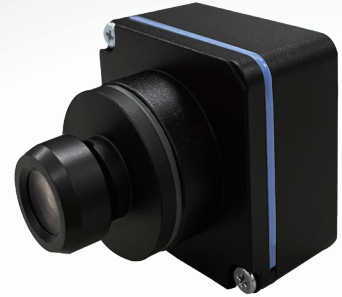

oToBrite

Automotive Camera

oToCAM223-M Series (ISX031)

Overview

The oToCAM223-H61M/ oToCAM223-C120M/ oToCAM223-S195M, offers reliable automotive-grade cameras designed for autonomous driving applications. These cameras use high-sensitivity CMOS sensors to provide solid image quality, effectively meeting the visual detection needs of system products.

oToCAM223-H61M

oToCAM223-C120M

oToCAM223-S195M

Specifications

• General Specifications

Item	Specifications
Image sensor	CMOS (Sony ISX031)
HDR	Supported
LFM	Supported
Optical format	1/2.42"
Pixel size	3.0 μm (H) \times 3.0 μm (V)
ISP	Supported (SoC sensor)
Camera output pixel number	2.95M (1920 (H) \times 1536 (V))
Color filter array	RGGGB
Output interface	GMSL2 with POC
Output formats	MIPI 4lane YUV422 8bits
S/N ratio	51.35dB
Power source (POC)/ Typical	DC 6 ~ 12V/6V
Startup time of power in	Within 200ms
Frame rate	30 fps (By setting)
Serializer	MAX9295
Camera current consumption	\leq 120mA @12V
Connector	Amphenol SMB1251Y3-002-TT5GP-50
Operating temperature	-40°C ~ +85°C
Storage temperature	-40°C ~ +95°C
Dust/ Waterproof	IP67/ IP69K

● Product Specifications (by models)

Item	oToCAM223-H61M	oToCAM223-C120M	oToCAM223-S195M
View angle (H)	63.9°	120.6°	195.9°
Lens F No.	F1.6	F1.4	F2.0
IR cut edge	650nm	650nm	650nm
DOF/ Object distance	3.0M~inf.@Inf.	1.0M~inf.@inf	0.14M~inf.@50cm
Resolution	TV line Center \geq 850, Corner \geq 700	TV line Center \geq 1000, Corner \geq 900	TV line Center \geq 950, Corner \geq 850
Dimensions	28*28*31.7 mm (exclude FAKRA connector)	28*28*32.7 mm (exclude FAKRA connector)	28*28*28.6 mm (exclude FAKRA connector)
Weight	28.8g	27.6g	29.2g